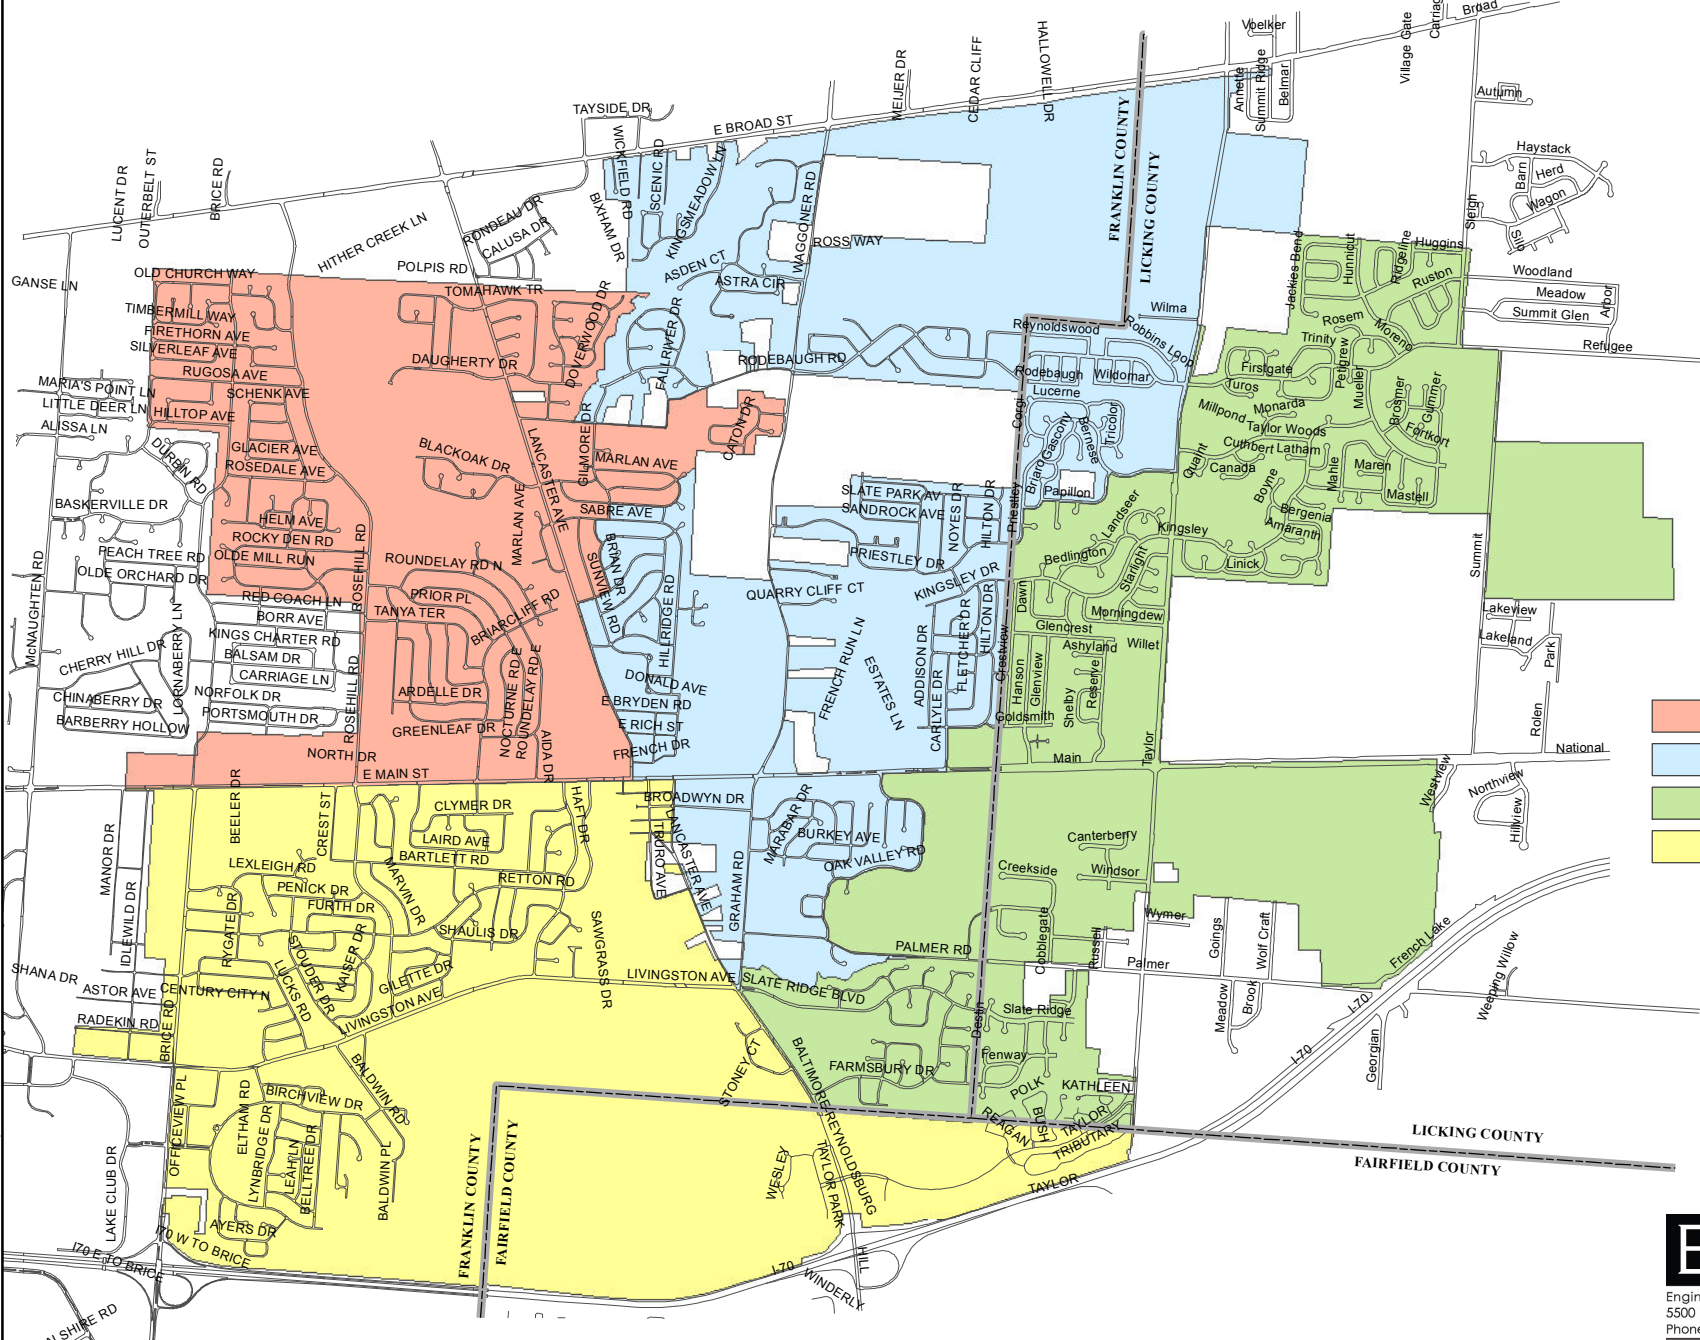

WARD BOUNDARY MAP OF THE CITY OF REYNOLDSBURG

Date Prepared:
September 13, 2012

Legend

- Ward District 1
- Ward District 2
- Ward District 3
- Ward District 4

Path: J:\2012\1251GIS\Exhibit\Reys\WardMap_8_x11.mxd

EMHT
 Engineers • Surveyors • Planners • Scientists
 5500 New Albany Road, Columbus, OH 43054
 Phone: 614.775.4500 Toll Free: 888.775.3648
 emht.com

Note: Basemap feature and property information compiled from 2010 Census Data & Franklin, Fairfield & Licking County Auditor's 2012 GIS Data.